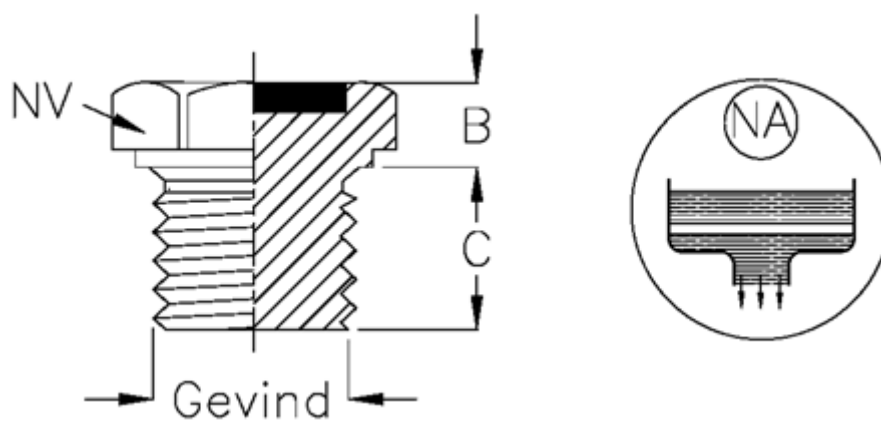

# Data Sheet

Article number: 21320468D

Description: Drain filling plug  
Type 32A G 1/2 ET.D (level black)

## Measures

B = 8

C = 10

NV = 27

Thread = 1/2 GAS